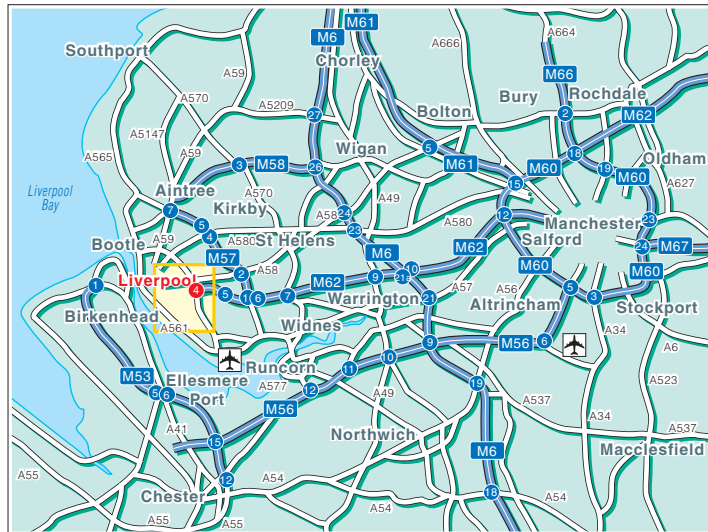

how to find us

Foresight Centre
 University of Liverpool
 1 Brownlow Street
 Liverpool L69 3GL
 0151 794 8060
 www.foresightcentre.co.uk

By Rail, Nearest station is Liverpool Lime Street

Situated just west of the centre, it is approximately 10 minutes walk, alternatively taxis are available from outside of the station.

By Coach

National Express coach station is 5 minutes walk from the centre located in Norton Street.

By Air, Liverpool Airport

Follow signs onto the A561 at Speke. Travel north on A561 this will take you onto the A5053 past the docks. From here follow detailed map below.

Satellite Navigation Users

Use L3 5QA postcode and follow directions to Brownlow Street as yellow box detail. Entrance to visitors car park on Pembroke Place.

it's all in the detail

parking

Parking instructions for visitors to the Foresight Centre

Visitor parking is available across the University campus.

Brownlow Street via Pembroke Place **D** visitor car park is the closest to the Foresight Conference Centre.

At entrance, press the screen at the barrier then take a ticket and park your vehicle. If Brownlow Street car park is full, press the intercom at **C** for access to additional parking areas **B** and **A**.